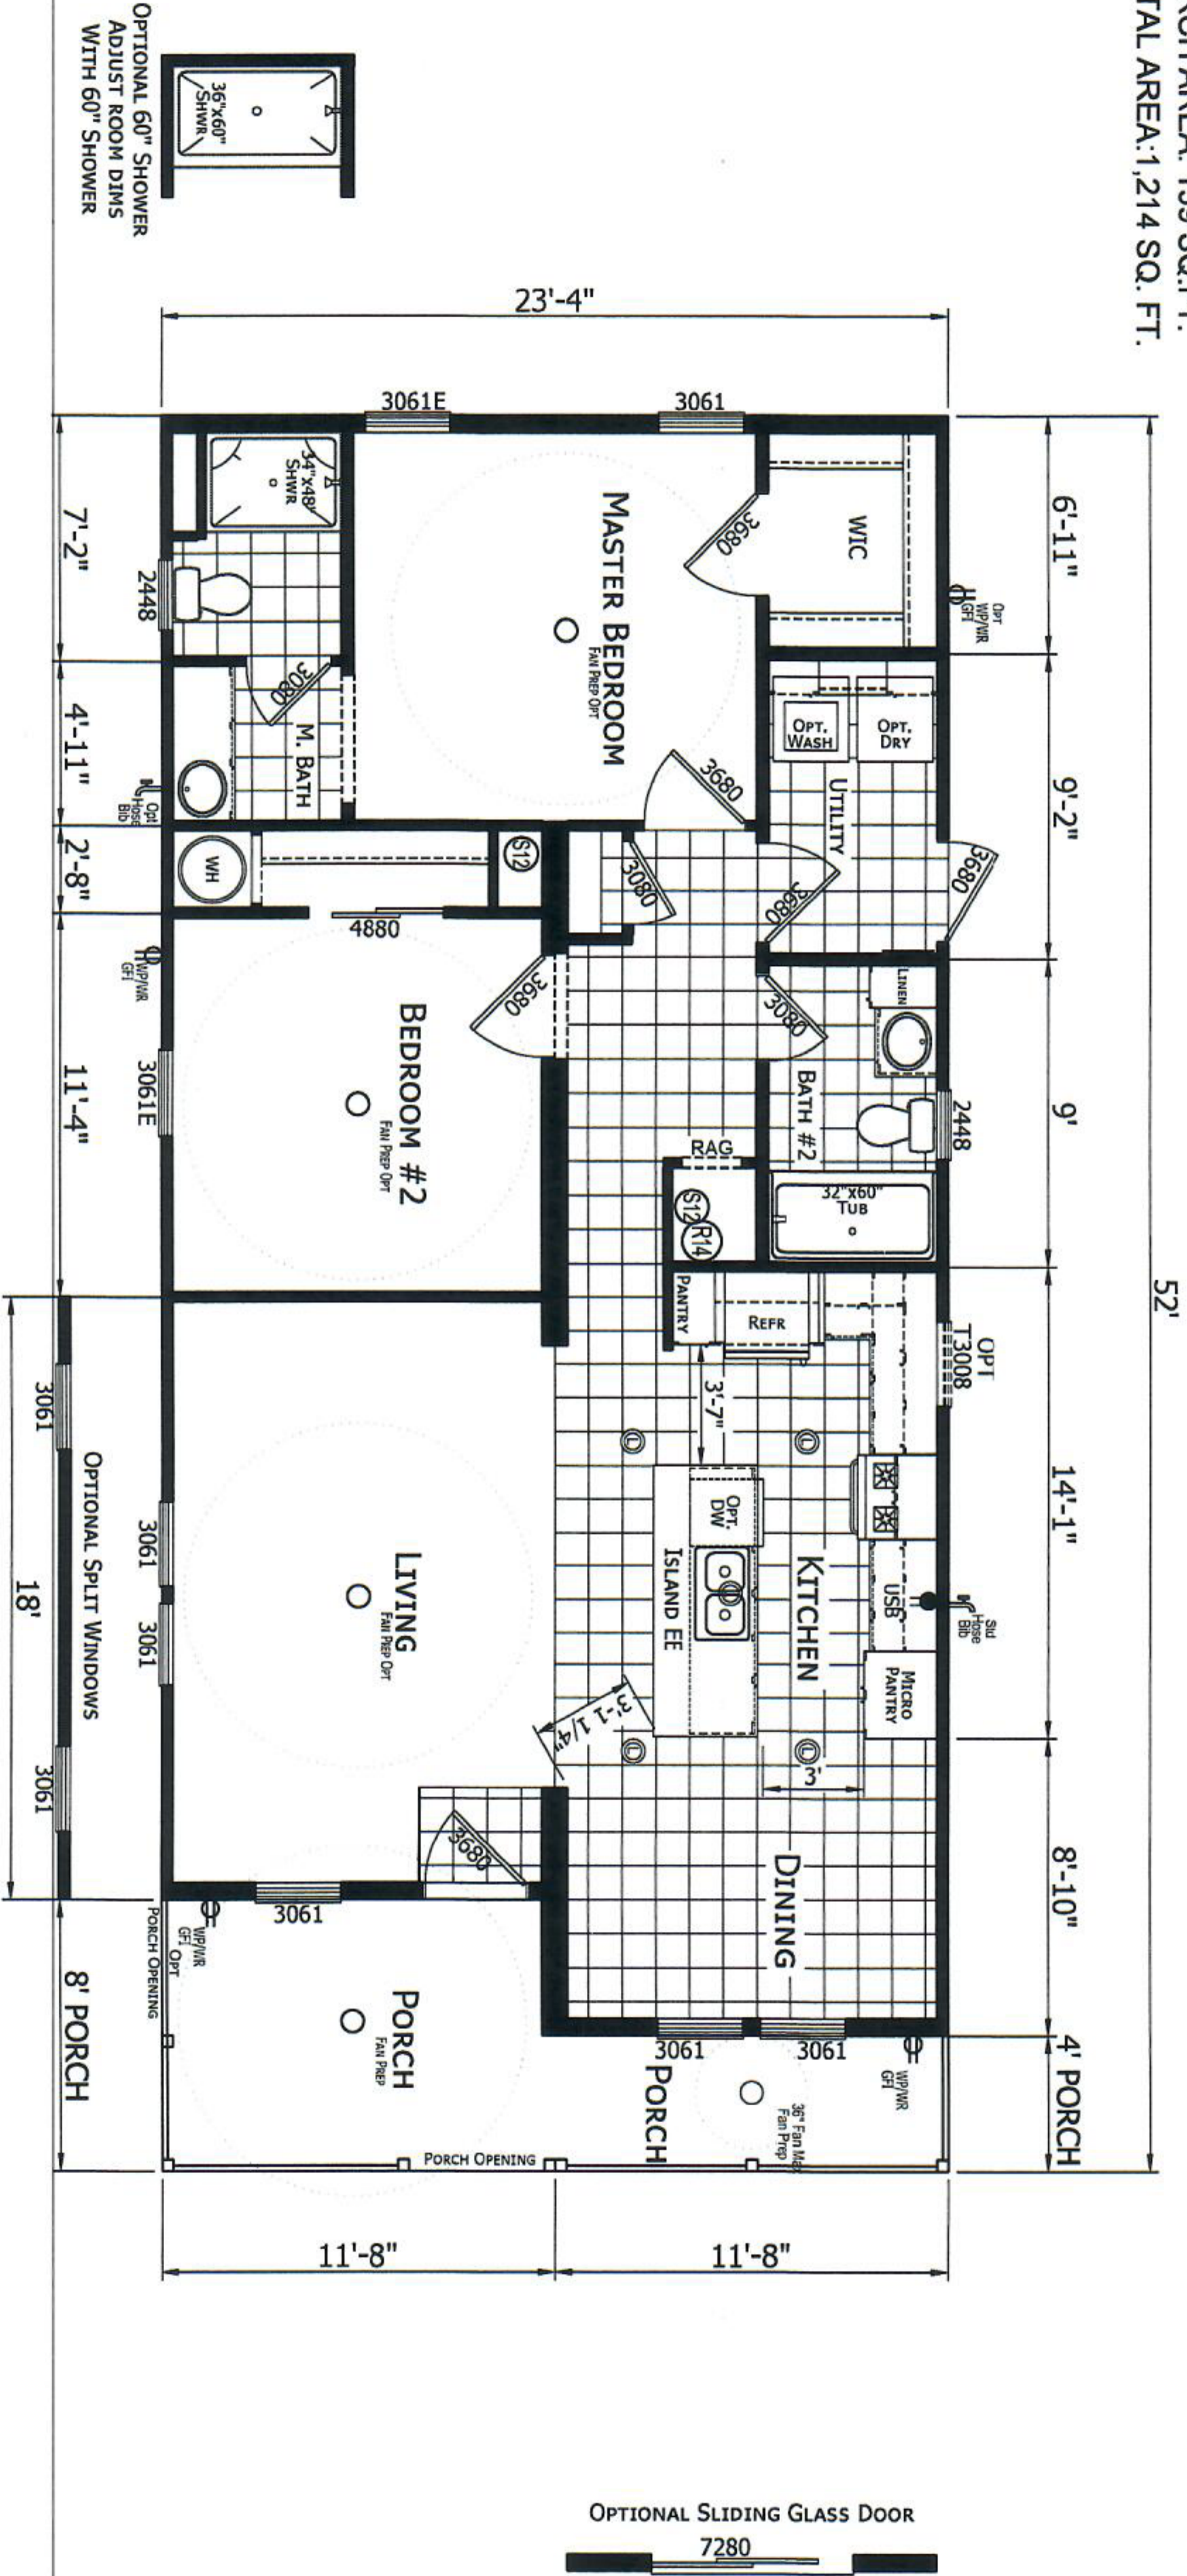

Note: Room Sizes Include Wall Dimensions And Are Not Indicative of True Net Dimensions

MODEL 261-HC3522A

2 BEDROOM, 2 BATH, PORCH

ACTUAL SIZE: 52'-0" x 23'-4"

CONDITIONED AREA: 1,075 SQ.FT.

PORCH AREA: 139 SQ.FT.

TOTAL AREA: 1,214 SQ. FT.

CHAMPION
 MANUFACTURED BEAUTIFULLY™
 755 W. 800 BEAVER ROAD, SUITE 1000 TRACY, CA 95304
 PHONE: 209-417-8900

MODIFICATIONS
 1 Changed Bath#2 Door To 30"
 2 Update Bath Lav Cabinet
 JENN 03-03-20
 Rod 07-13-21

PROJECT: 261-HC3522A
 52' x 24' 2 BD 2 BTH
 DRAWN BY: ROD
 DATE: 08-29-19
 SCALE: 3/16" = 1'-0"

TITLE: BLACKLINE
 FILENAME: HC3522A

SHEET: L-101
 PROPRIETARY AND CONFIDENTIAL
 THESE DRAWINGS AND ALL INFORMATION CONTAINED HEREIN ARE THE PROPRIETARY AND CONFIDENTIAL MATERIALS OF CHAMPION.
 COPYRIGHT © 1976-2023 BY CHAMPION