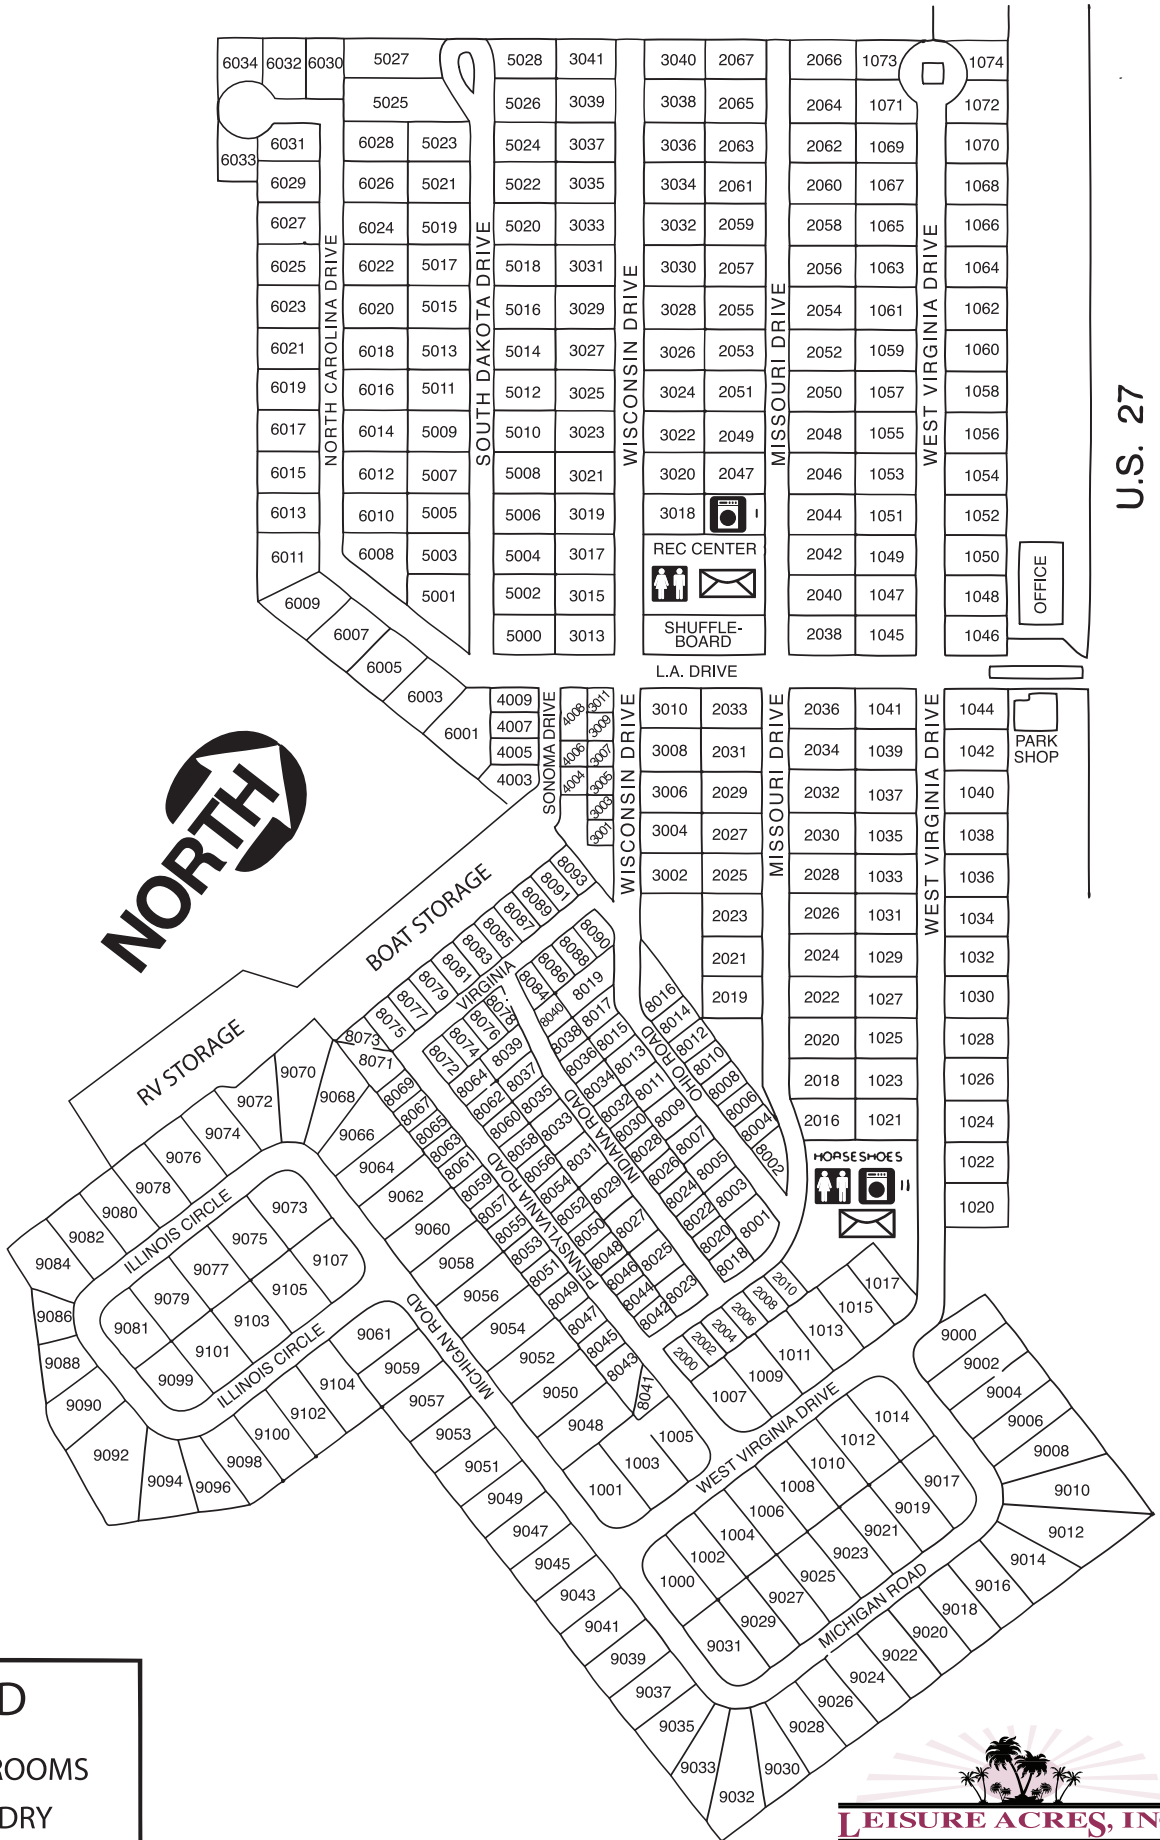

# LEISURE ACRES MAP

3651 US Highway 27 S, Sebring, Florida

U.S. 27

## LEGEND

- RESTROOMS
- LAUNDRY
- MAILBOXES